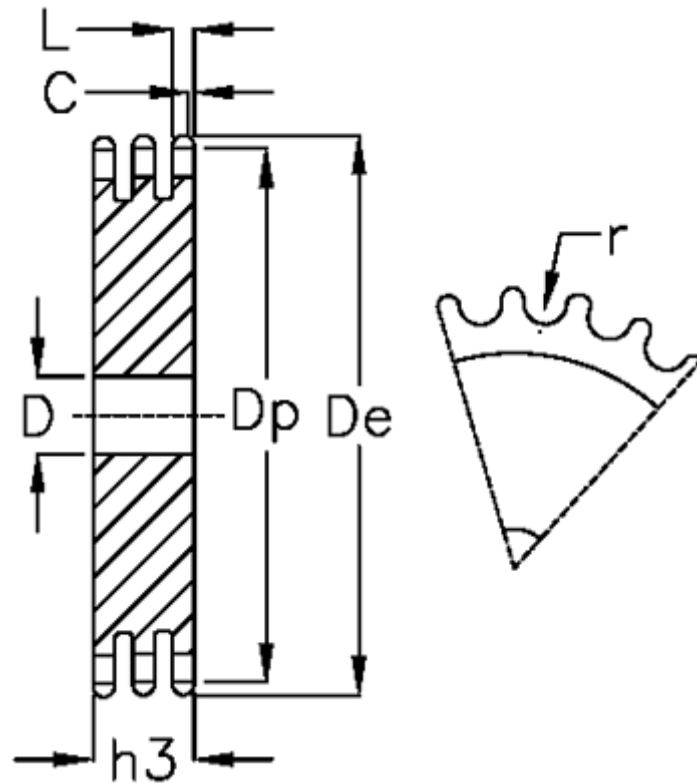

Article number: 616023007017

Description: Plate wheel 12 B-3 Z=17 triplex

## Measures

C	= 2
D	= 16
De	= 111.5
Dp	= 103.67
For chain size	= 3/4 x 7/16
For chain type	= 12 B-3
h3	= 49.8
L	= 10.8

Number of teeth	= 17
r	= 12.07